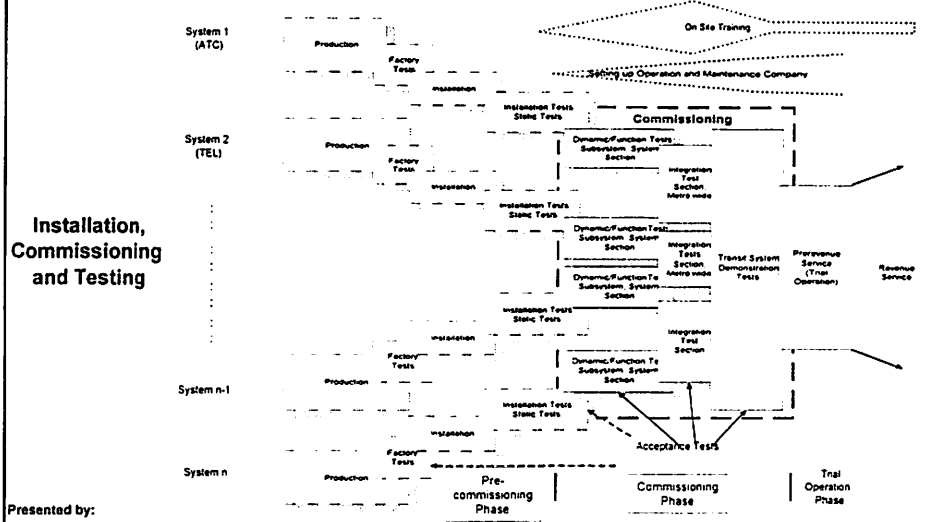

Siemens Transit Team

Presented by:

**Eng. Laurenz Krause
Commissioning Manager
and
Dr. Carsten Berendsen
Implementation Manager**

Agenda

**Installation,
Commissioning
and Testing**

- What is Commissioning?
- Start Up Process -
Tren Urbano Transit System
- General Survey on
Commissioning
- Subsystems and
System tests
- Pictures from Site
- OCC Layout

Presented by:

Eng. Laurenz Krause
Commissioning Manager
and
Dr. Carsten Berendsen
Implementation Manager

What is Commissioning?

**Installation,
Commissioning
and Testing**

“ All work which is required to test and to start up **on site** the installed technical systems of the Metro and their interrelation in order to proof their

- technical and performance requirements specified and
- their technical readiness for the revenue service. ”

Presented by:

Eng. Laurenz Krause
Commissioning Manager
and
Dr. Carsten Berendsen
Implementation Manager

Start Up Process – TU Transit System

Installation, Commissioning and Testing

Presented by:
 Eng. Laurenz Krause
 Commissioning Manager
 and
 Dr. Carsten Berendsen
 Implementation Manager

General Survey on Commissioning