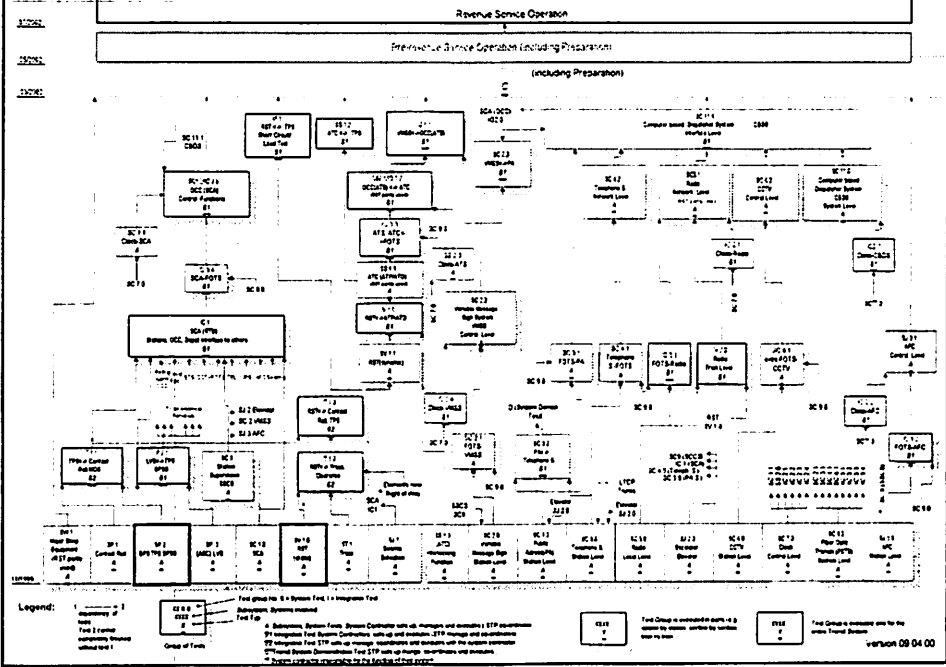

Start Up Process – TU Transit System

Installation, Commissioning and Testing

Presented by:
 Eng. Laurenz Krause
 Commissioning Manager
 and
 Dr. Carsten Berendsen
 Implementation Manager

General Survey on Commissioning

Subsystems / System Tests

Installation,
Commissioning
and Testing

Presented by:

Eng. Laurenz Krause
Commissioning Manager
and
Dr. Carsten Berendsen
Implementation Manager

Pictures from Site

Installation,
Commissioning
and Testing