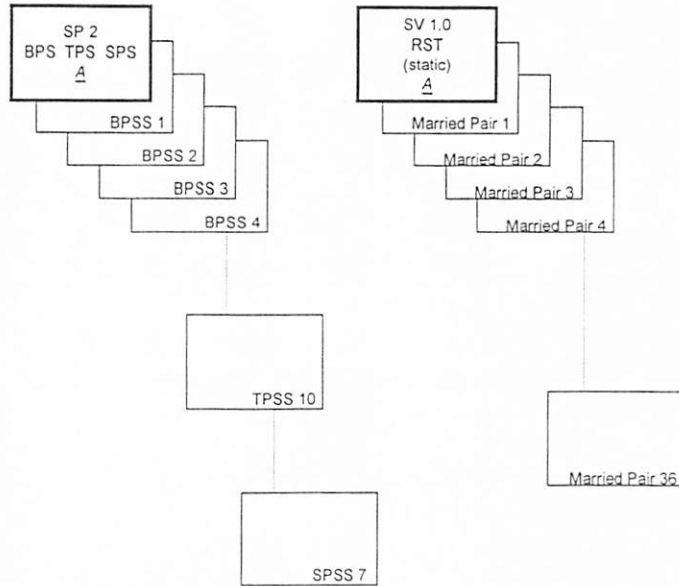

Subsystems / System Tests

Installation,
Commissioning
and Testing

Presented by:

Eng. Laurenz Krause
Commissioning Manager
and
Dr. Carsten Berendsen
Implementation Manager