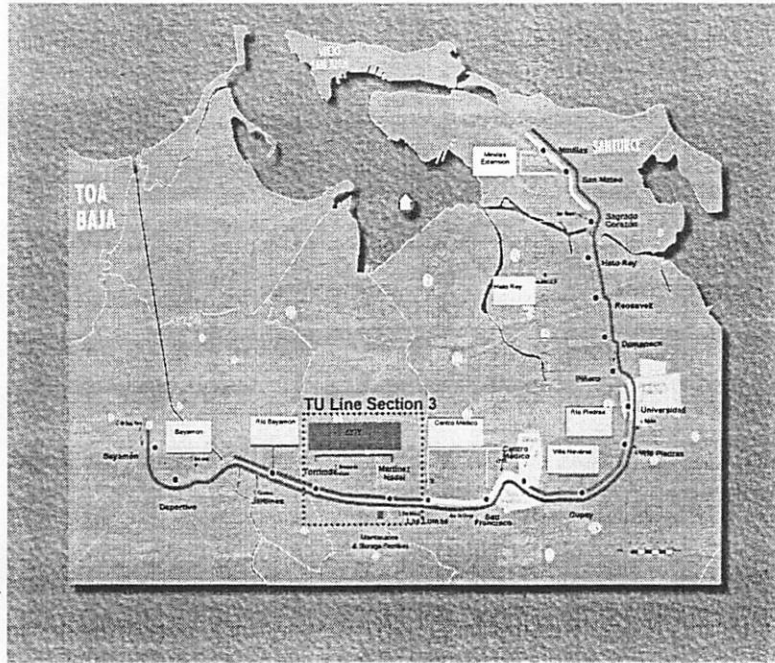

Presented by:

Eng. Laurenz Krause
Commissioning Manager
and
Dr. Carsten Berendsen
Implementation Manager

Pictures from Site: Yard Area

Installation,
Commissioning
and Testing

Presented by:

Eng. Laurenz Krause
Commissioning Manager
and
Dr. Carsten Berendsen
Implementation Manager